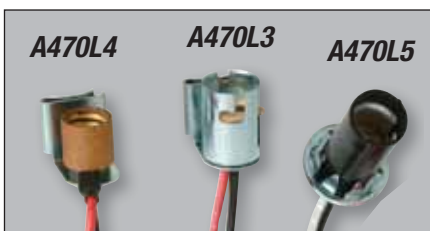

Light-Emitting Diodes: Solid-State Illumination

FEATURES:

- Life: an estimated 100,000 hours at constant illumination
- Illumination is uniform
- AC/DC power—no polarity dependent
- Amber LEDs are "off white"

DOVER 85 LED REPLACEMENTS 10/PKG.			
Adams part no.			Voltage AC/DC
Green	Red	Warm white	
A493L1G3	A493L1R3	A493L1W3	—

LEDs FOR SURVIVOR AND DESIGNER LENSES

These LEDs work with Adams Hall Lantern Lenses (Lenses sold separately) shown lower right:

LEDs FOR A474BL, CL, JL, & KL HALL LANTERNS			
Adams part no.			Voltage AC/DC
Green	Red	Amber	
A495B1G2	A495B1R2	A495B1A2	24/28
A495B2G2	A495B2R2	A495B2A2	48
A495B3G2	A495B3R2	A495B3A2	60
A495B4G2	A495B4R2	A495B4A2	120
A495B5G2	A495B5R2	A495B5A2	240
A495B6G2	A495B6R2	A495B6A2	155

HALL LANTERN LENS ORDERING INFORMATION			
Adams part no.	Description	Filter lens	
		Red	Green
A474BL	2 1/2"H x 2 1/2"W white arrow, protrudes 1/8"	A474-02R	A474-02G
A474CL	2 1/2"H x 2 1/2"W white arrow, protrudes 1/4"	A474-02R	A474-02G
A474HL	3" dia. hall lantern lens; protrudes 3/4"	A474-03R	A474-03G
A474IL2	7-jewel V/R lantern lens, 3"H x 2 1/2"W	A474-05R	A474-05G
A474JL	2 1/2"H chevron arrow; protrudes 3/4"	A474-04R	A474-04G
A474KL	3"H chevron arrow; protrudes 3/4"	—	—

* A474IL2 shown on next page

LEDs FOR SURVIVOR BUTTON BASES

These LEDs will work with Adams Survivor® base jewel or button including Survivor, Designer, Classic, Homelift and Survivor Plus (base sold separately)

LEDs FOR SURVIVOR BASE (10/PK)		
Adams part no.		Voltage AC/DC
Red	Amber	
A494LR0*	—	Phone*
A494LR1	A494LW1	6
A494LR2	A494LW2	12
A494LR3	A494LW3	24/28
A494LR4	A494LW4	48/60
A494LR5	A494LW5	120
—	A494LW7	240

*Phone LEDs sold in singles