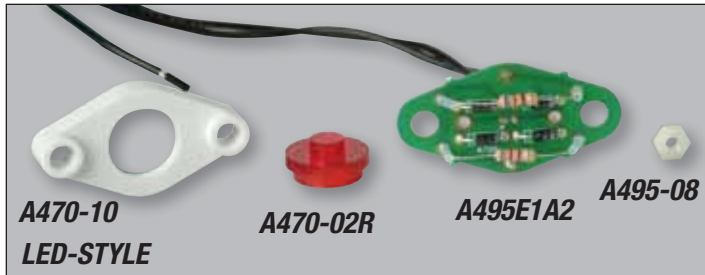

## Vandal-Resistant P.I. Jewels

Choose LED or incandescent illumination for vandal-resistant position indicators. Jewels and mounting nuts are the same for both.

VANDAL-RESISTANT P.I. JEWEL ASSEMBLIES					
	Halo	Jewel	Lamp holder	LED/Lamp	Fasteners (2)
LED	A470-10	A470-02R	—	A495E1A2	A495-08
Incand. Red	A470-01	A470-02R	A470L5	A480L15	A495-08
Incand. White	A470-01	A470-02W	A470L5	A480L15	A495-08

7-JEWEL LEDs FOR A474IL TRIANGULAR HALL LANTERNS			
Adams part no.			Voltage AC/DC
Green	Red	Amber	
A495I1G2	A495I1R2	A495I1A2	24
A495I2G2	A495I2R2	A495I2A2	48
A495I3G2	A495I3R2	A495I3A2	60
A495I4G2	A495I4R2	A495I4A2	120
A495I5G2	A495I5R2	A495I5A2	240

LEDs FOR A474FL HALL LANTERNS (3-JEWEL UNITS TO REPLACE EXISTING A495D-SERIES)			
Adams part no.			Voltage AC/DC
Green	Red	Amber	
A495D0G	A495D0R	A495D0W	12
A495D1G	A495D1R	A495D1W	24/28
A495D2G	A495D2R	A495D2W	48
A495D3G	A495D3R	A495D3W	60
A495D4G	A495D4R	A495D4W	120

**Vandal resistant!**

LEDs FOR A470RF VANDAL-RESISTANT P.I.'S			
Adams part no.			Voltage AC/DC
Green	Red	White	
A495E1G2	A495E1R2	A495E1A2	24/28
A495E2G2	A495E2R2	A495E2A2	48
A495E3G2	A495E3R2	A495E3A2	60
A495E4G2	A495E4R2	A495E4A2	120
A495E5G2	A495E5R2	A495E5A2	DC/Phone
A495E6G2	A495E6R2	A495E6A2	240