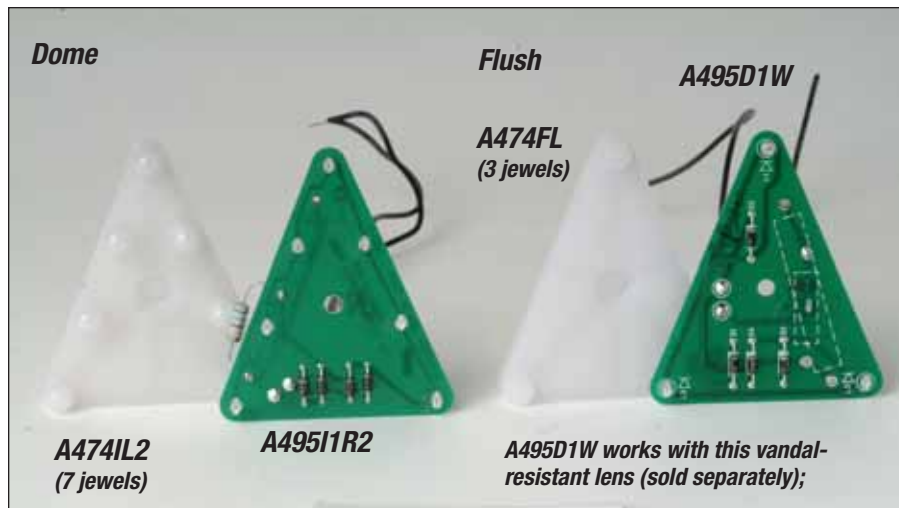

## Vandal-Resistant P.I. Jewels

Choose LED or incandescent illumination for vandal-resistant position indicators. Jewels and mounting nuts are the same for both.

VANDAL-RESISTANT P.I. JEWEL ASSEMBLIES					
	Halo	Jewel	Lamp holder	LED/Lamp	Fasteners (2)
LED	A470-10	A470-02R	—	A495E1A2	A495-08
Incand. Red	A470-01	A470-02R	A470L5	A480L15	A495-08
Incand. White	A470-01	A470-02W	A470L5	A480L15	A495-08

7-JEWEL LEDs FOR A474IL TRIANGULAR HALL LANTERNS			
Adams part no.			Voltage AC/DC
Green	Red	Amber	
A495I1G2	A495I1R2	A495I1A2	24
A495I2G2	A495I2R2	A495I2A2	48
A495I3G2	A495I3R2	A495I3A2	60
A495I4G2	A495I4R2	A495I4A2	120
A495I5G2	A495I5R2	A495I5A2	240

LEDs FOR A474FL HALL LANTERNS (3-JEWEL UNITS TO REPLACE EXISTING A495D-SERIES)			
Adams part no.			Voltage AC/DC
Green	Red	Amber	
A495D0G	A495D0R	A495D0W	12
A495D1G	A495D1R	A495D1W	24/28
A495D2G	A495D2R	A495D2W	48
A495D3G	A495D3R	A495D3W	60
A495D4G	A495D4R	A495D4W	120

LEDs FOR A474HL 3" ROUND HALL LANTERNS			
Adams part no.			Voltage AC/DC
Green	Red	Amber	
A495H1G2	A495H1R2	A495H1A2	24/28
A495H2G2	A495H2R2	A495H2A2	48
A495H3G2	A495H3R2	A495H3A2	60
A495H4G2	A495H4R2	A495H4A2	120
A495H5G2	A495H5R2	A495H5A2	240