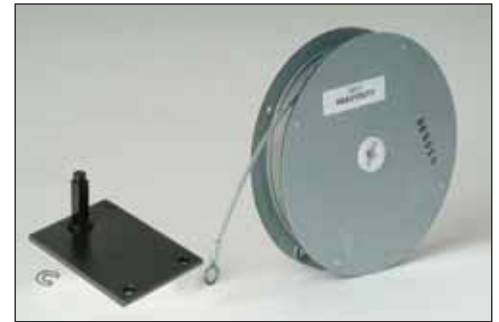

SPIRATORS

P-22301
Standard-duty spirator, 82"L cable

101552 Spirator, std. duty, 4.125"D

101689 Spirator cable, 1/16"D

P-22297
Standard-duty spirator w/bracket

P-22302
Heavy-duty spirator

ADAMS SPIRATORS

Adams part no.	Description
A831	Reel-type door closer (spirator), 5" dia., with universal mounting hub; replaces MAC, GAL, Schindler, Dover, Otis, U.S., Armor and Westinghouse Spirators; heavy duty
A832	Standard-duty spirator, 5" dia. w/nylon runner
A831B	Mounting bracket for A831 spirator, above; order separately

DOOR ROLLERS

P-22237
Hanger roller sheave, 3.25" w/eccentric stud

101142
Door drive roller, 1.938"D

101141
Door drive roller stud, 1/2-13 x 2 1/2"L

P-22236
Upthrust roller, 1.575"D

P-31032
Large cable sheave, 3.125"D