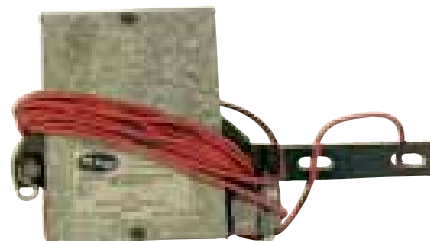

**90841 Infrared  
curtain transmitter  
cable, 12' x #24**

**P-15650  
Photocell reflector**

**90844 Infrared curtain  
receiver cable, 12' x #24**

**P-31360  
Lower safety edge  
pivot arm, 7.75\"/>**

**101033  
Upper stud for mechanical  
door edge,  $\frac{3}{8}$ -24 x 1.75\"/>  
101035  
Stud w/washer, not shown**

**P-31252  
Safety edge  
connecting rod, 12.25\"/>**

### DOOR CONTROLLER CONVERSIONS

**P-22267-002  
Conversion Kit For 'M' operator LH  
(RH = -001)**

**P-22268-001  
Conversion Kit For 'WM' Operator RH**

### INTERLOCK ASSEMBLIES

**P-13002  
Interlock assembly  
with hook,  
use-00R or-00L**

**P-31366-001  
Door hanger interlock, RH  
(LH = -002)**