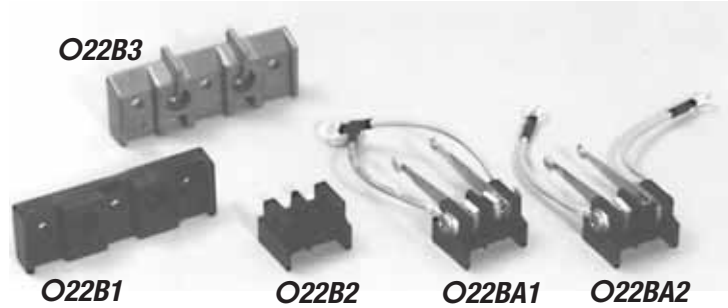

MOVABLE & AUXILIARY CONTACT ARMS		
Adams part no.	Otis part no.	Description
O22C1 O22C2	153Z1	Movable contact arm, 2 ³ / ₄ "L Movable contact arm, 2 ³ / ₄ "L; offset ³ / ₃₂ "; ³ / ₈ " x ³ / ₈ " x ³ / ₃₂ " contact tip
O22C3 O22C4	150Y4, Y8 150C13,	Movable contact arm, 2 ³ / ₄ "L; ³ / ₈ " dia. silver contact Auxiliary contact, ⁷ / ₁₆ " x ¹³ / ₁₆ "; ¹ / ₄ " dia. silver tip on 152AN1 outside surface of "L"
O22C5	150C14, 152AN2	Same as O22C4 with tip on inside surface of "L"

MOVABLE CONTACT ARMS, 2 ³ / ₄ "L				
Adams part no.	Otis part no.	Silver contacts		³ / ₃₂ " offset
		Side A	Side B	
O22C6	153AE8	⁷ / ₁₆ " sq. silver	none	N
O22C7	153Z4	none	none	Y
O22C8	150Y6	none	³ / ₈ " dia. silver	Y
O22C9	150Y7	³ / ₈ " dia. silver	none	Y
O22C10	153AE9	none	⁷ / ₁₆ " sq. silver	Y
O22C11	153AE10	³ / ₈ " dia. silver	⁷ / ₁₆ " sq. silver	N
O22C12	153AE11	³ / ₈ " dia. silver	⁷ / ₁₆ " sq. silver	Y

CONTACTS, HOLDERS, CLAMPS			
Photo key	Adams part no.	Otis part no.	Description
1	O22D1	154AB1	Carbon contact w/ ⁵ / ₃₂ " mounting hole; ⁷ / ₁₆ " x ⁷ / ₁₆ " x ²⁹ / ₃₂ "
2	O22D2	154AB2	Metal/graphite contact; same as above
3	O22D3	150AL3	Copper contact w/ ³ / ₈ " dia. silver tip; ⁷ / ₁₆ " x ⁷ / ₁₆ " x ¹³ / ₁₆ "
4	O22D5	153AE6	Stationary copper contact w/ ⁷ / ₁₆ " sq. silver tip; ¹³ / ₁₆ "L
5	O22D4	150W6	Threaded contact w/silver tip; ³ / ₈ " dia. x 24 threads, ¹³ / ₁₆ "L
6	O22K1	A179AK3	Carbon holder for O22D1 & D2
7	O22K2	A336BR1	Carbon clamp for O22K1
8	O22K3	179AM1	Stationary contact holder
9	O22K3B O22K3X	306CP1	Insulator
10	O22K3X	179AL2	Holder for O22D4 threaded contact

BASES & AUXILIARY CONTACT ASSEMBLIES		
Adams part no.	Otis part no.	Description
O22B1	306BR1	Bakelite base for O22C-series contacts; 1" x ⁷ / ₁₆ " x ³ / ₁₆ "
O22B2 O22B3	306CJ1 306BR2	Bakelite base for auxiliary contacts Red phenolic base for O22C-series offset contacts, O2210 relay
O22BA1 O22BA2	6810A1 6810A3	Auxiliary contact assembly w/o compression spring Auxiliary contact assembly w/compression spring