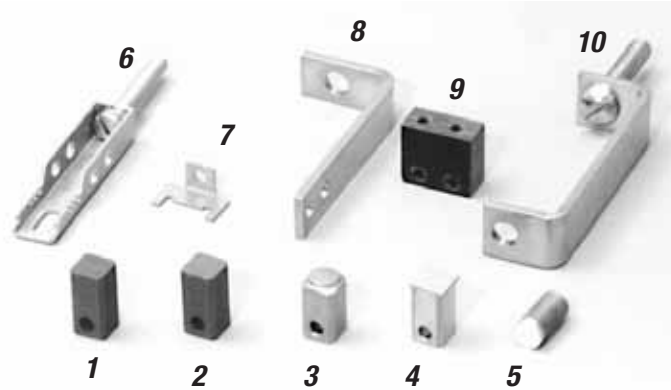

MOVABLE & AUXILIARY CONTACT ARMS		
Adams part no.	Otis part no.	Description
O22C1 O22C2	153Z1	Movable contact arm, 2 ³ / ₄ "L Movable contact arm, 2 ³ / ₄ "L; offset ³ / ₃₂ "; ³ / ₈ " x ³ / ₈ " x ³ / ₃₂ " contact tip
O22C3 O22C4	150Y4, Y8 150C13,	Movable contact arm, 2 ³ / ₄ "L; ³ / ₈ " dia. silver contact Auxiliary contact, ⁷ / ₁₆ " x ¹³ / ₁₆ "; ¹ / ₄ " dia. silver tip on 152AN1 outside surface of "L"
O22C5	150C14, 152AN2	Same as O22C4 with tip on inside surface of "L"

MOVABLE CONTACT ARMS, 2 ³ / ₄ "L				
Adams part no.	Otis part no.	Silver contacts		³ / ₃₂ " offset
		Side A	Side B	
O22C6	153AE8	⁷ / ₁₆ " sq. silver	none	N
O22C7	153Z4	none	none	Y
O22C8	150Y6	none	³ / ₈ " dia. silver	Y
O22C9	150Y7	³ / ₈ " dia. silver	none	Y
O22C10	153AE9	none	⁷ / ₁₆ " sq. silver	Y
O22C11	153AE10	³ / ₈ " dia. silver	⁷ / ₁₆ " sq. silver	N
O22C12	153AE11	³ / ₈ " dia. silver	⁷ / ₁₆ " sq. silver	Y

CONTACTS, HOLDERS, CLAMPS			
Photo key	Adams part no.	Otis part no.	Description
1	O22D1	154AB1	Carbon contact w/ ⁵ / ₃₂ " mounting hole; ⁷ / ₁₆ " x ⁷ / ₁₆ " x ²⁹ / ₃₂ "
2	O22D2	154AB2	Metal/graphite contact; same as above
3	O22D3	150AL3	Copper contact w/ ³ / ₈ " dia. silver tip; ⁷ / ₁₆ " x ⁷ / ₁₆ " x ¹³ / ₁₆ "
4	O22D5	153AE6	Stationary copper contact w/ ⁷ / ₁₆ " sq. silver tip; ¹³ / ₁₆ "L
5	O22D4	150W6	Threaded contact w/silver tip; ³ / ₈ " dia. x 24 threads, ¹³ / ₁₆ "L
6	O22K1	A179AK3	Carbon holder for O22D1 & D2
7	O22K2	A336BR1	Carbon clamp for O22K1
8	O22K3	179AM1	Stationary contact holder
9	O22K3B O22K3X	306CP1	Insulator
10	O22K3X	179AL2	Holder for O22D4 threaded contact

BASES & AUXILIARY CONTACT ASSEMBLIES		
Adams part no.	Otis part no.	Description
O22B1	306BR1	Bakelite base for O22C-series contacts; 1" x ⁷ / ₁₆ " x ³ / ₁₆ "
O22B2 O22B3	306CJ1 306BR2	Bakelite base for auxiliary contacts Red phenolic base for O22C-series offset contacts, O2210 relay
O22BA1 O22BA2	6810A1 6810A3	Auxiliary contact assembly w/o compression spring Auxiliary contact assembly w/compression spring