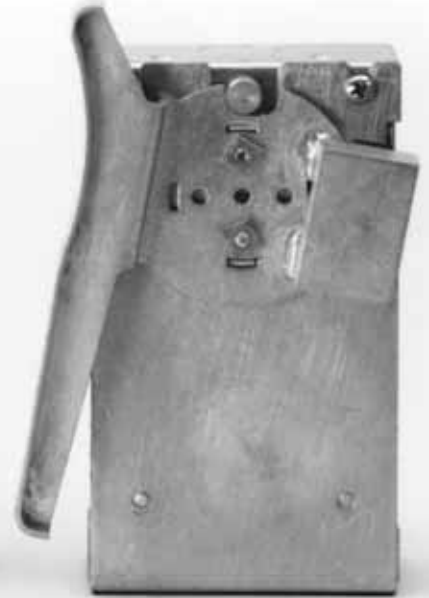

O841BC1

O841D5

O841E12

MECHANICAL SWITCHES			
Adams part no.	Switch config.	Replace. arm	Otis part no.
O841BC1	SPB	O840BA3	6098BC1
O841BC2	SPM	O840BA3	6098BC2
O841BC3	DPST	O840BA4	6098BC3
O841BC4	DPST	O840BA4	6098BC4
O841BC5	DPST	O840BA3	6098BC5
O841BC6	DPST	O840BA3	6098BC6

TRIPPER SWITCHES W/PLEXIGLASS COVER			
Adams part no.	Switch config.	Replace. arm	Otis part no.
O841D1	SPB	O840H1	6098D1
O841D3	SPB	O840H2	6098D3
O841D5	DPB	O840H2	6098D5
O841D6	DPB	O840H1	6098D6

CAR GATE SWITCHES			
Adams part no.	Switch config.	Replace. arm	Otis part no.
O841E1	SPM	<i>Replacement arms for O841Eseries switches are available on special order only</i>	6098E1
O841E2	SPM		6098E2
O841E5	DPM		6098E5
O841E6	DPM		6098E6
O841E9	SPM		6098E9*
O841E10	SPM		6098E10*
O841E11	DPM		6098E11*
O841E12	DPM		6098E12*

O841B5 with plate and arm removed

REPLACEMENT SWITCH ARMS AVAILABLE