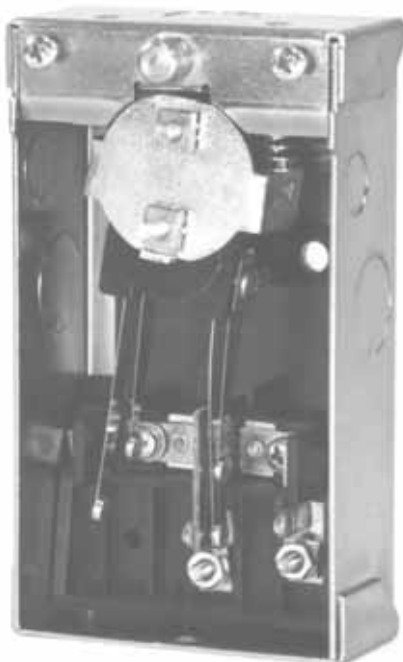

O841BC1

O841D5

O841E12

MECHANICAL SWITCHES			
Adams part no.	Switch config.	Replace. arm	Otis part no.
O841BC1	SPB	O840BA3	6098BC1
O841BC2	SPM	O840BA3	6098BC2
O841BC3	DPST	O840BA4	6098BC3
O841BC4	DPST	O840BA4	6098BC4
O841BC5	DPST	O840BA3	6098BC5
O841BC6	DPST	O840BA3	6098BC6

TRIPPER SWITCHES W/PLEXIGLASS COVER			
Adams part no.	Switch config.	Replace. arm	Otis part no.
O841D1	SPB	O840H1	6098D1
O841D3	SPB	O840H2	6098D3
O841D5	DPB	O840H2	6098D5
O841D6	DPB	O840H1	6098D6

CAR GATE SWITCHES			
Adams part no.	Switch config.	Replace. arm	Otis part no.
O841E1	SPM	<i>Replacement arms for O841Eseries switches are available on special order only</i>	6098E1
O841E2	SPM		6098E2
O841E5	DPM		6098E5
O841E6	DPM		6098E6
O841E9	SPM		6098E9*
O841E10	SPM		6098E10*
O841E11	DPM		6098E11*
O841E12	DPM		6098E12*

\*Includes switch arm & weight.

**NOTES:**

Switch arms for O841E1 thru E6 are mounted horizontally; E9 thru E12 are vertical, as pictured.

Oddnumbered switches are right handed; evennumbered switches are left handed.

O841B5 with plate and arm removed

REPLACEMENT SWITCH ARMS AVAILABLE