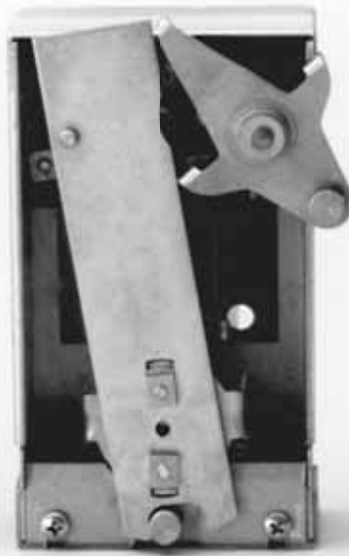

O841BC1

O841D5

O841E12

MECHANICAL SWITCHES			
Adams part no.	Switch config.	Replace. arm	Otis part no.
O841BC1	SPB	O840BA3	6098BC1
O841BC2	SPM	O840BA3	6098BC2
O841BC3	DPST	O840BA4	6098BC3
O841BC4	DPST	O840BA4	6098BC4
O841BC5	DPST	O840BA3	6098BC5
O841BC6	DPST	O840BA3	6098BC6

TRIPPER SWITCHES W/PLEXIGLASS COVER			
Adams part no.	Switch config.	Replace. arm	Otis part no.
O841D1	SPB	O840H1	6098D1
O841D3	SPB	O840H2	6098D3
O841D5	DPB	O840H2	6098D5
O841D6	DPB	O840H1	6098D6

CAR GATE SWITCHES			
Adams part no.	Switch config.	Replace. arm	Otis part no.
O841E1	SPM	<i>Replacement arms for O841Eseries switches are available on special order only</i>	6098E1
O841E2	SPM		6098E2
O841E5	DPM		6098E5
O841E6	DPM		6098E6
O841E9	SPM		6098E9*
O841E10	SPM		6098E10*
O841E11	DPM		6098E11*
O841E12	DPM		6098E12*

\*Includes switch arm & weight.

**NOTES:**

Switch arms for O841E1 thru E6 are mounted horizontally; E9 thru E12 are vertical, as pictured.

Oddnumbered switches are right handed; evennumbered switches are left handed.

O841B5 with plate and arm removed

REPLACEMENT SWITCH ARMS AVAILABLE