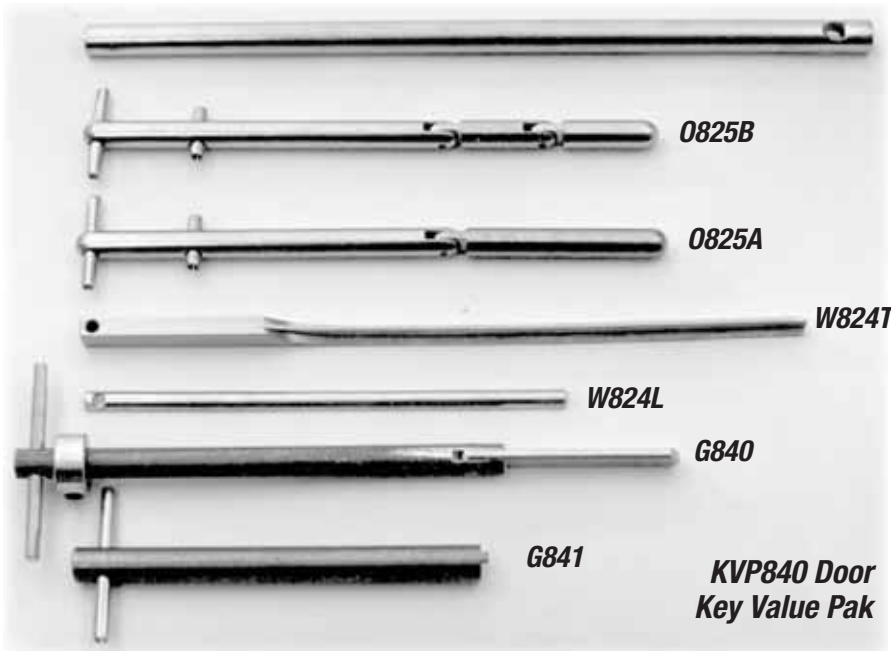

Hoistway Emergency Door Keys

New key Value Pak unlocks the door(s) to efficiency

0825C

Door Key Value Pak

Put every door key you'll ever need into your toolbox...and save compared to the cost of buying them individually.

This sevenpiece Value Pak includes keys for Dover, GAL, Otis, and Westinghouse. Helps you streamline every service route by equipping each mechanic for the unexpected.

KVP840 Key Value Pak opens doors to increased productivity.

KVP840 Door Key Value Pak

**199015
Otis
Car Door Key**

HOISTWAY EMERGENCY DOOR KEYS

Adams part no.	Description	Otis part no.
0825A	Emergency door key, twosection	194AD3
0825B	Emergency door key, threesection, 7.593" L	194AD7
0825C	Emergency door key, lunar; 10 1/2"L	194AD2
199015	Car Door Key	—

HOISTWAY DOOR EMERGENCY KEY DEVICE

Adams part no.	Description	Otis part no.
0826B1	Stainless steel escutcheon, 2 3/4"L x 1 1/2" dia.*, Lip 5/8" dia.	321CV1
0826C1	Push nuts, 10/pkg.; (1 incl. w/0826B1)	72CE9
0826L1	Lever	—
0826K1	Emergency kit, complete; one of each, above	288LS1