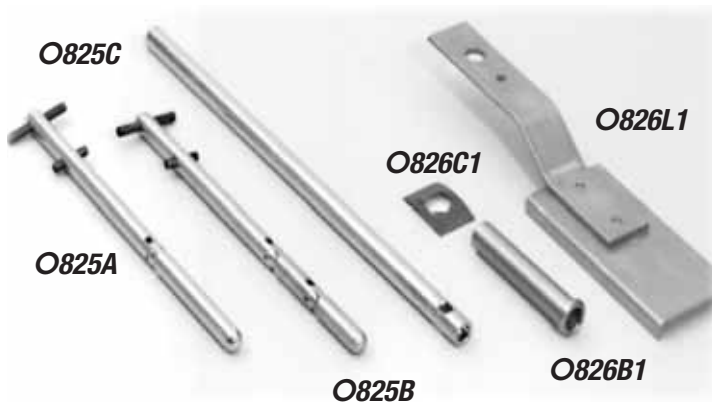

Hoistway Emergency Door Keys

New key Value Pak unlocks the door(s) to efficiency

0825C

Door Key Value Pak

Put every door key you'll ever need into your toolbox...and save compared to the cost of buying them individually.

This sevenpiece Value Pak includes keys for Dover, GAL, Otis, and Westinghouse. Helps you streamline every service route by equipping each mechanic for the unexpected.

KVP840 Key Value Pak opens doors to increased productivity.

KVP840 Door Key Value Pak

**199015
Otis
Car Door Key**

HOISTWAY EMERGENCY DOOR KEYS

Adams part no.	Description	Otis part no.
0825A	Emergency door key, twosection	194AD3
0825B	Emergency door key, threesection, 7.593" L	194AD7
0825C	Emergency door key, lunar; 10 1/2"L	194AD2
199015	Car Door Key	—

HOISTWAY DOOR EMERGENCY KEY DEVICE

Adams part no.	Description	Otis part no.
0826B1	Stainless steel escutcheon, 2 3/4"L x 1 1/2" dia.*, Lip 5/8" dia.	321CV1
0826C1	Push nuts, 10/pkg.; (1 incl. w/0826B1)	72CE9
0826L1	Lever	—
0826K1	Emergency kit, complete; one of each, above	288LS1