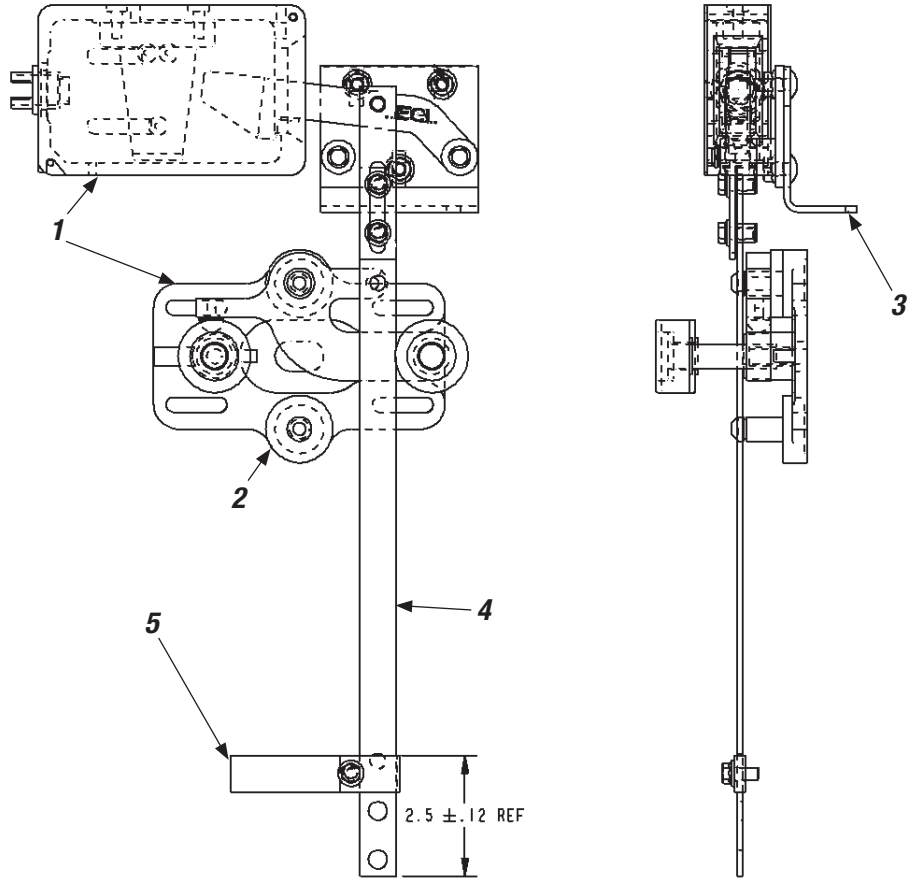

321A NDF Interlock (RH Shown)

321A NDF INTERLOCK		
Key No.	Part No.	Description
1	5226D09G01	INTERLOCK ASSY. RH
	5226D09G02	INTERLOCK ASSY. LH
2	1319B09G01	ACTUATOR ASSY. RH
	1319B09G02	ACTUATOR ASSY. LH
3	1319B07H01	ANGLE, BRACKET
4	7269C58G01	LINKAGE ASSY.
5	7433C93G01	LATCH PLATE

Westinghouse Relating Cable Kit for HY Operator

Contains 100" of .125 Cable,
 2 threaded studs with multiple
 set screws to secure cable,
 (no crimping necessary).
 1 Connector stud also included.