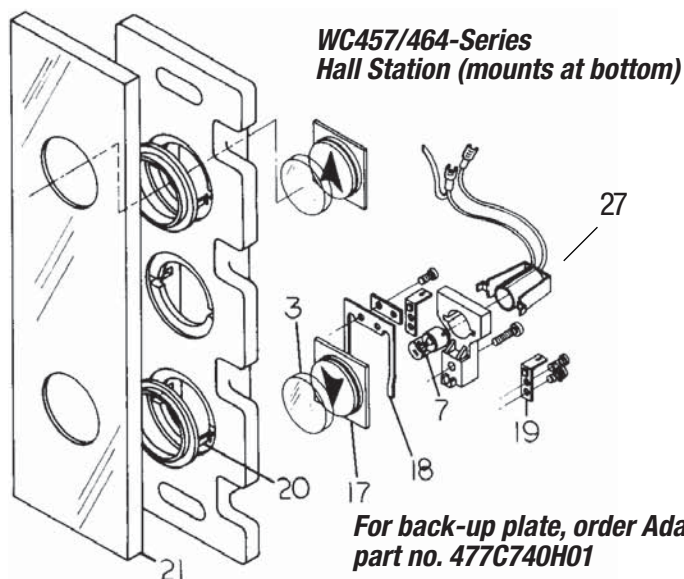

## Emergency STOP Switch Assembly

**W471A1**

Adams part no. **W471A1**. Push/pull-type emergency STOP switch, 1NO/1NC. Complete assembly replaces Westinghouse part no 325C805G01.

**WC457/464-Series Hall Station (mounts at bottom)**

For back-up plate, order Adams part no. **477C740H01**

### ADA-COMPLIANT HALL STATION COMPONENTS\* (GORTON)

Key no.	Adams part no.	Description	Westinghouse part no.
17	<b>WC457W-A<sup>†</sup></b>	White button w/black arrow, clear cap	477C742G-series
17	<b>WC457W-BL<sup>†</sup></b>	White button (blank) w/clear cap	477C742G01
17	<b>WC457W-D<sup>†</sup></b>	White button w/black DOWN, clear cap	477C742G-series
17	<b>WC457W-U<sup>†</sup></b>	White button w/black UP, clear cap	477C742G-series
18	<b>W457C1</b>	Movable contact bridge, NO	151B608G01
19	<b>W457C2</b>	Stationary contact, NO (2 required)	151B616G01
20	<b>W457F</b>	Ferrule, high-impact Lexan <sup>®</sup>	569A997H01
27	<b>W457X2</b>	Lamp socket with wire leads	886A123H01

### LANTERN ASSEMBLY & COMPONENTS

Key no.	Adams part no.	Description	Westinghouse part no.
22	<b>W460</b>	Travelling lantern assembly, complete; 3" x 10" cover plate (stainless), arrows, shields, hardware	T-8474 K-6420-1
23	<b>W460A</b>	Frosted-finish arrow (2 1/2"H), Lexan	—
25	<b>W460P1</b>	3"x10" travelling lantern cover plate only, stainless	H-1856
25	<b>W460P2</b>	4 1/4"x12 1/4" travel. lantern cover plate only, stainless	—