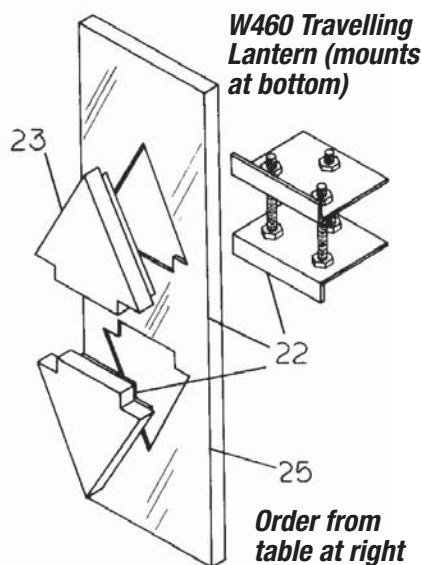

W460 Travelling Lantern (mounts at bottom)

Order from table at right

LANTERN ASSEMBLY & COMPONENTS

Key no.	Adams part no.	Description	Westinghouse part no.
22	W460	Travelling lantern assembly, complete; 3" x 10" cover plate (stainless), arrows, shields, hardware	T-8474 K-6420-1
23	W460A	Frosted-finish arrow (2 1/2"H), Lexan	—
25	W460P1	3"x10" travelling lantern cover plate only, stainless	H-1856
25	W460P2	4 1/4"x12 1/4" travel. lantern cover plate only, stainless	—

Uses A490L2 lamp