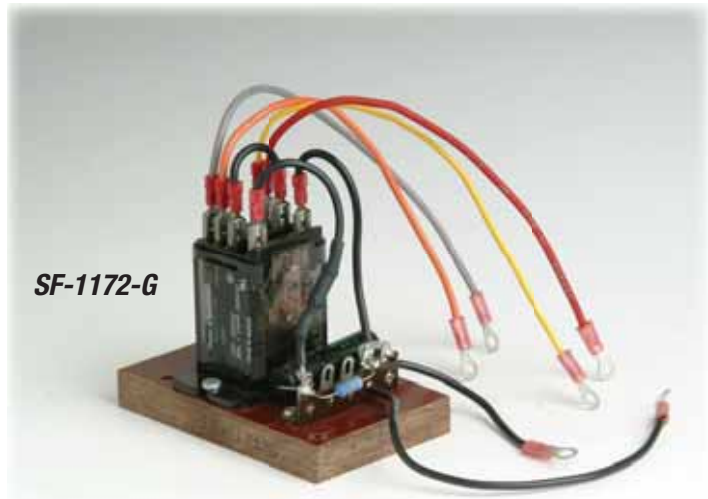

Courion

ELECTRICAL PARTS	
SF-1172-G	COURION, TIME DELAY RELAY FO
SF-200-E	SOLENOID,110V
SF-966-A	COURION, TIME DELAY RELAY,
SF-100-B	COURION, MOVABLE CONTACT, GA
SF-100-D	CONTACT FINGER
SF-1172-H	COURION POWER CONTROL MODULE
SF-1172-N	POWER ASSEMBLY BOARD 01-601000
SF-860-C	DOOR MOTOR 32OZ.
SF-860-W	DOOR MOTOR
SF-860-X	GATE MOTOR 32OZ 230V 1.6AMPS
SF-902-C	COURION, STATIONARY CONTACT,
SF-902-C7	DOOR LIMIT SWITCH
SF-902-C8	'KL' GATE SWITCH
SF-925-D	ROTARY LIMIT SWITCH LH
SF-950-C	RECTIFIER
SF-964-A	CONTACT L.H.
SF-964-R	MOVABLE CONTACT

SF-1172-G

SF-900-A

SF-900-B

SF-900-E

SF-964-V

SF-900-F

MECHANICAL PARTS	
SF-1066-G	CHAIN
SF-1066-L	CHAIN RODS
SF-1066-S	#41 CHAIN
SF-1575-A	PINION
SF-600-F	SPRING
SF-964-S	COMPRESSION SPRING
SF-964-T	SPRING CUP WASHER
SF-660-A	BUSHING
SF-890-A	BEARING
SF-915-B	BEARING
SF-964-F	BUSHING
SF-964-L	COUPLING
SF-964-W	RETAINER
SF-860-P	MOTOR CAM 12oz 220V 900RPM 9
SF-870-A	V-BELT
SF-900-A	SLIDE GUIDE SHOERH
SF-900-B	SLIDE GUIDE SHOELH
SF-900-E	SLIDE GUIDE SHOE LH
SF-900-F	SLIDE GUIDE SHOERH
SF-902-B2	ROD GUIDE BRACKET
SF-964-V	ROD GUIDE BRACKET
SF-902-B6	LATCH HANDLE
SF-902-C1	CONT KIT W/ROLLER
SF-902-J	PIN #A4-3552
SF-902-T	INTERLOCK ROLLER
SF-924-B	BUMPER,RUBBER
SF-925-B	BRASS NUT
SF-925-F	ROLLER
SF-964-A2	WEIGHT
SF-964-E	PIN
SF-964-J	BAKELITE SLEEVE
SF-964-N	BAKELITE SLEEVE
SF-964-U	BAKELITE SLEEVE
SF-1065-A	KEYF287