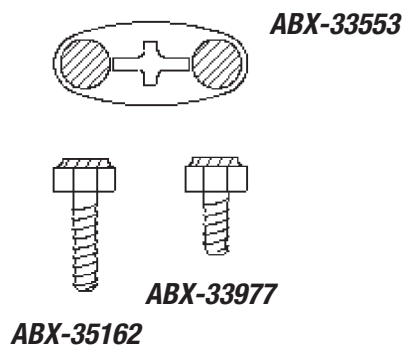

Allen-Bradley Series A (Old Style)

ORDERING INFORMATION		
Stationary		Movable
Part no.	Size	Part no.
ABX-33977	0	ABX-33553
ABX-35162	0	
ABX-33519	1-1P	ABX-33552
ABX-35163	1-1P	
ABX-36702	2	ABX-36670
ABX-36703	3	ABX-36671

SIZE 0

SIZE 1

SIZE 2

SIZE 3