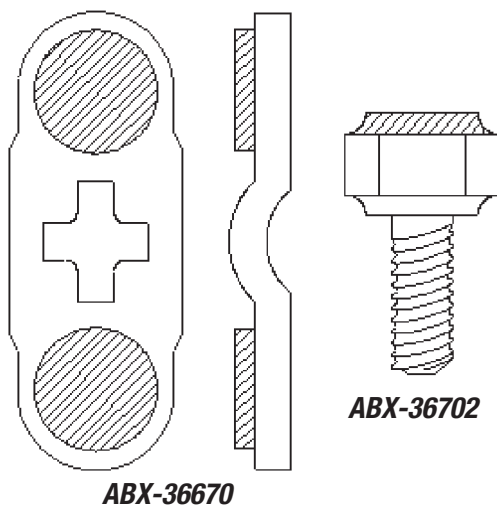

Allen-Bradley Series A (Old Style)

ORDERING INFORMATION		
Stationary		Movable
Part no.	Size	Part no.
ABX-33977	0	ABX-33553
ABX-35162	0	
ABX-33519	1-1P	ABX-33552
ABX-35163	1-1P	
ABX-36702	2	ABX-36670
ABX-36703	3	ABX-36671

SIZE 0

SIZE 1

SIZE 2

SIZE 3