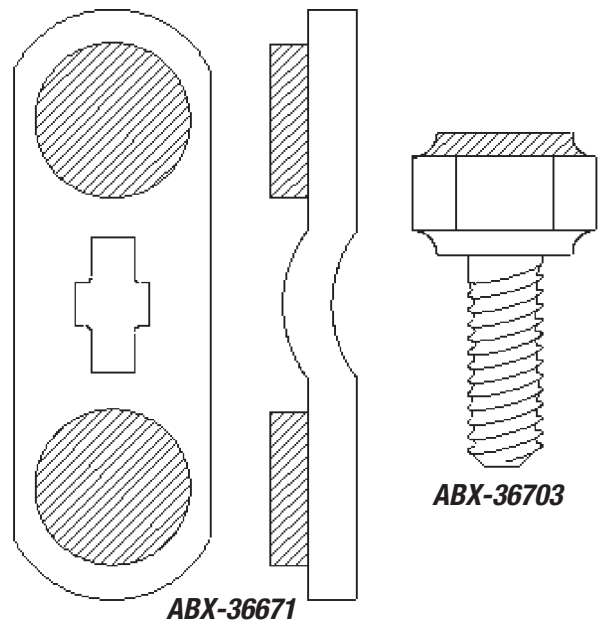

Allen-Bradley Series A (Old Style)

ORDERING INFORMATION		
Stationary		Movable
Part no.	Size	Part no.
ABX-33977	0	ABX-33553
ABX-35162	0	
ABX-33519	1-1P	ABX-33552
ABX-35163	1-1P	
ABX-36702	2	ABX-36670
ABX-36703	3	ABX-36671

SIZE 0

SIZE 1

SIZE 2

SIZE 3