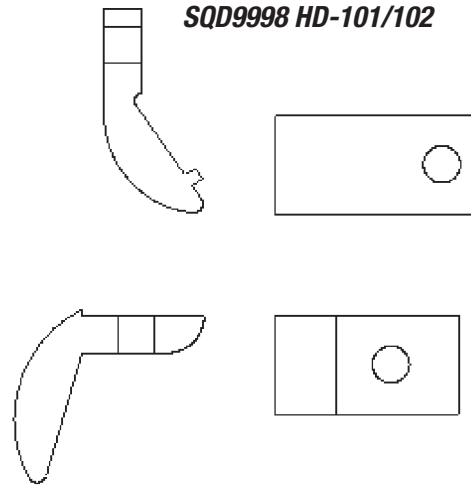

# Square "D"—Class 7004, Type H, Series A+B

ORDERING INFORMATION		
Part no. copper	Part no. silver	Size
SQD9998 HC-101	SQD9998 HC-102	1
SQD9998 HD-101	SQD9998 HD-102	2
SQD9998 HE-101	SQD9998 HE-102	3
SQD9998 HF-101	SQD9998 HF-102	4

**SQD9998 HC-101/102**

**SQD9998 HD-101/102**

**SQD9998 HE-101/102**

**SQD9998 HF-101/102**