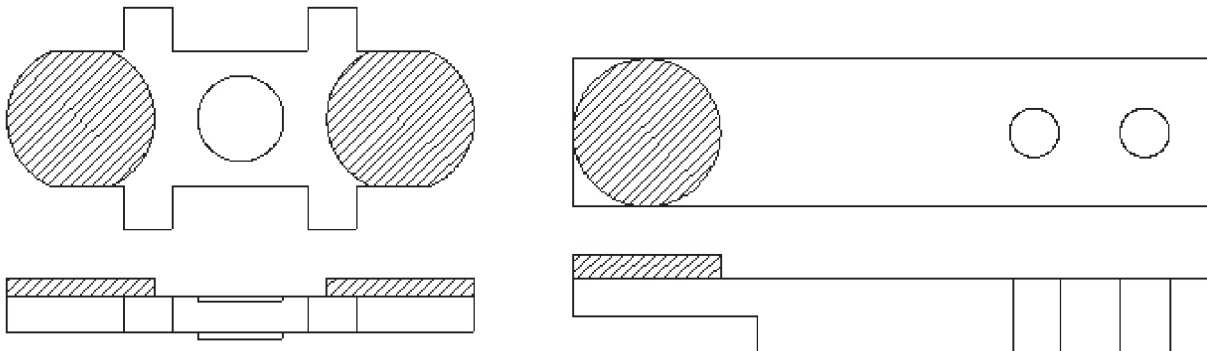

### Ward Leonard—5000 DP, 5999, 7400, 5950, 5960

#### ORDERING INFORMATION

Part no.	Size	Amps	Contact config.
<b>WL5M56</b>	4½	260	NO
<b>WL5M45</b>	5	360	NO

**WL5M56**

**WL5M45**