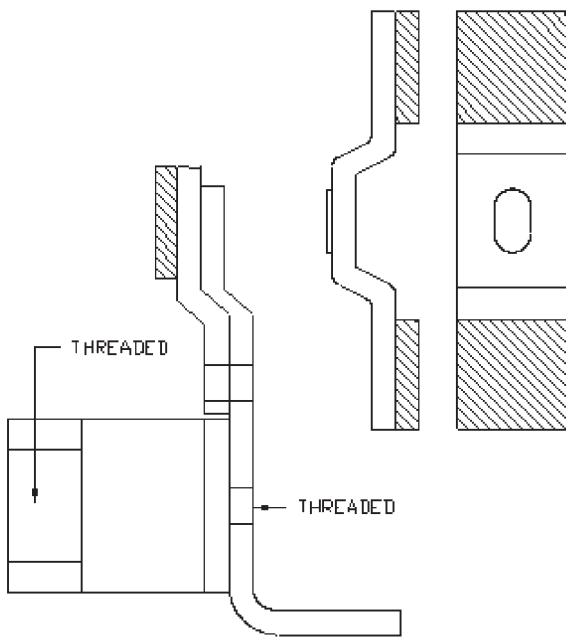

Westinghouse—A200

ORDERING INFORMATION	
Part no.	Size
W626B187G17	4
W5250C81G02/17	4
W477B477G05	5
W477B477G06*	5

*Includes silver-tungsten tips

W626B187G17

W5250C81G02/17

W477B477G05

W477B477G06