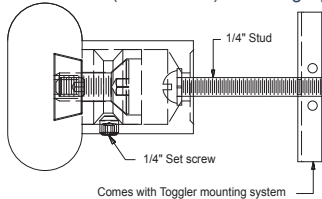

Options & Features

Exterior Cab Mounting Spacer

Optional Bent End

In Cab (Removable) Mounting Spacer

STONEGRIP SOLID SURFACE HANDRAIL ORDERING INFORMATION

2 1/4" diameter

Part #	Description
AHG2250AB	AMBER light tan & salt & pepper sandstone
AHG2250BR	NUTMEG med. brown with salt & pepper sandstone
AHG2250SL	SLATE light grey with salt & pepper sandstone
AHG2250SN	SNOW white with salt & pepper sandstone
AHG2250SP	SPRUCE jade green with salt & pepper sandstone
AHG2250BK	ONYX black with salt & pepper sandstone