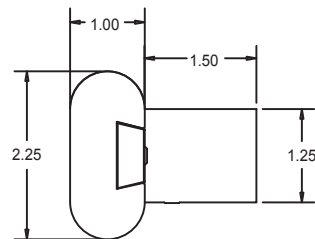

STONE GRIP SOLID SURFACE HANDRAILS

Designer Series: Constructed from Solid Surface, (mineral-filled acrylic polymer) materials, in a variety of sandstone colors. The one piece channeled design of these handrails allows for easily adjustable spacer locations that can be slid along the length of the handrail and locked into place. Manufactured directly from your measurements and specifications on our easy-to-use worksheet, our accuracy matches your measurements and your standards. Meets ADA requirements.

Options & Features

Exterior Cab Mounting Spacer

Optional Bent End

In Cab (Removable) Mounting Spacer

STONEGRIP SOLID SURFACE HANDRAIL ORDERING INFORMATION

2 1/4" diameter

Part #	Description
AHG2250AB	AMBER light tan & salt & pepper sandstone
AHG2250BR	NUTMEG med. brown with salt & pepper sandstone
AHG2250SL	SLATE light grey with salt & pepper sandstone
AHG2250SN	SNOW white with salt & pepper sandstone
AHG2250SP	SPRUCE jade green with salt & pepper sandstone
AHG2250BK	ONYX black with salt & pepper sandstone