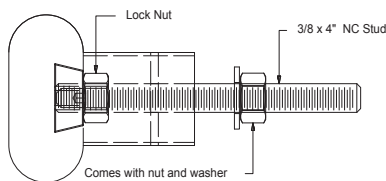

STONE GRIP SOLID SURFACE HANDRAILS

Designer Series: Constructed from Solid Surface, (mineral-filled acrylic polymer) materials, in a variety of sandstone colors. The one piece channeled design of these handrails allows for easily adjustable spacer locations that can be slid along the length of the handrail and locked into place. Manufactured directly from your measurements and specifications on our easy-to-use worksheet, our accuracy matches your measurements and your standards. Meets ADA requirements.

Options & Features

Exterior Cab Mounting Spacer

Optional Bent End

In Cab (Removable) Mounting Spacer

STONEGRIP SOLID SURFACE HANDRAIL ORDERING INFORMATION

2 1/4" diameter

Part #	Description
AHG2250AB	AMBER light tan & salt & pepper sandstone
AHG2250BR	NUTMEG med. brown with salt & pepper sandstone
AHG2250SL	SLATE light grey with salt & pepper sandstone
AHG2250SN	SNOW white with salt & pepper sandstone
AHG2250SP	SPRUCE jade green with salt & pepper sandstone
AHG2250BK	ONYX black with salt & pepper sandstone