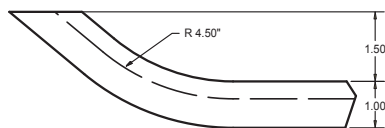

STONE GRIP SOLID SURFACE HANDRAILS

Designer Series: Constructed from Solid Surface, (mineral-filled acrylic polymer) materials, in a variety of sandstone colors. The one piece channeled design of these handrails allows for easily adjustable spacer locations that can be slid along the length of the handrail and locked into place. Manufactured directly from your measurements and specifications on our easy-to-use worksheet, our accuracy matches your measurements and your standards. Meets ADA requirements.

Options & Features

Exterior Cab Mounting Spacer

Optional Bent End

In Cab (Removable) Mounting Spacer

STONEGRIP SOLID SURFACE HANDRAIL ORDERING INFORMATION

2 1/4" diameter

Part #	Description
AHG2250AB	AMBER light tan & salt & pepper sandstone
AHG2250BR	NUTMEG med. brown with salt & pepper sandstone
AHG2250SL	SLATE light grey with salt & pepper sandstone
AHG2250SN	SNOW white with salt & pepper sandstone
AHG2250SP	SPRUCE jade green with salt & pepper sandstone
AHG2250BK	ONYX black with salt & pepper sandstone