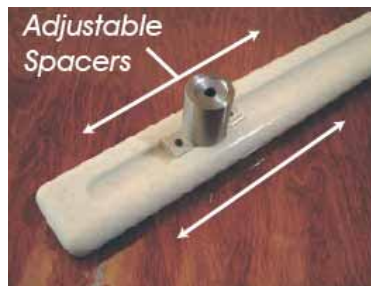

STONE GRIP SOLID SURFACE HANDRAILS

Designer Series: Constructed from Solid Surface, (mineral-filled acrylic polymer) materials, in a variety of sandstone colors. The one piece channeled design of these handrails allows for easily adjustable spacer locations that can be slid along the length of the handrail and locked into place. Manufactured directly from your measurements and specifications on our easy-to-use worksheet, our accuracy matches your measurements and your standards. Meets ADA requirements.

Options & Features

Exterior Cab Mounting Spacer

Optional Bent End

In Cab (Removable) Mounting Spacer

STONEGRIP SOLID SURFACE HANDRAIL ORDERING INFORMATION

2 1/4" diameter

Part #	Description
AHG2250AB	AMBER light tan & salt & pepper sandstone
AHG2250BR	NUTMEG med. brown with salt & pepper sandstone
AHG2250SL	SLATE light grey with salt & pepper sandstone
AHG2250SN	SNOW white with salt & pepper sandstone
AHG2250SP	SPRUCE jade green with salt & pepper sandstone
AHG2250BK	ONYX black with salt & pepper sandstone