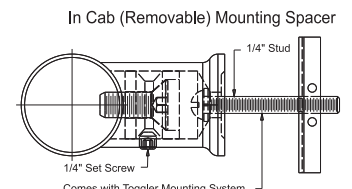

CONTINUOUS HANDRAILS ROUND

Round Handrail

Optional Bullet End

Optional Bent End

Options & Features

CONTINUOUS ROUND HANDRAIL ORDERING INFORMATION			
Part # - 1.5" dia	Part # - 2" dia.	Part # - 3" dia.	Description
AHCR1500S	AHCR2000S	AHCR3000S	Stainless #4 - brushed
AHCR1500YB	AHCR2000YB		Yellow brass #4 - brushed
AHCR1500B	AHCR2000B		Bronze #4 - brushed

Exterior Cab Mounting Spacer

3/8 x 4" Stud

Comes with Nut and Washer

In Cab (Removable) Mounting Spacer

1/4" Stud

1/4" Set Screw

Comes with Toggle Mounting System

CONTINUOUS HANDRAILS SOLID FLAT BAR

Solid Flat Bar Handrail

Options & Features

Exterior Cab Mounting Spacer

Lock Nut

3/8 x 4" NC Stud

Comes with nut and washer

In Cab (Removable) Mounting Spacer

1/4" Stud

1/4" Set Screw

Comes with Toggle mounting system

CONTINUOUS SOLID FLAT BAR HANDRAIL ORDERING INFORMATION					
Part # - 1.5" width	Part # - 2" width	Part # - 3" width	Part # - 4" width	Part # - 6" width	Description
AHCS1500S	AHCS2000S	AHCS3000S	AHCS4000S	AHCS6000S	Solid flat stainless #4 - brushed
AHCS1500YB	AHCS2000YB	AHCS3000YB	AHCS4000YB	AHCS6000YB	Solid flat yellow brass #4 - brushed
AHCS1500B	AHCS2000B	AHCS3000B	AHCS4000B	AHCS6000B	Solid flat bronze #4 - brushed