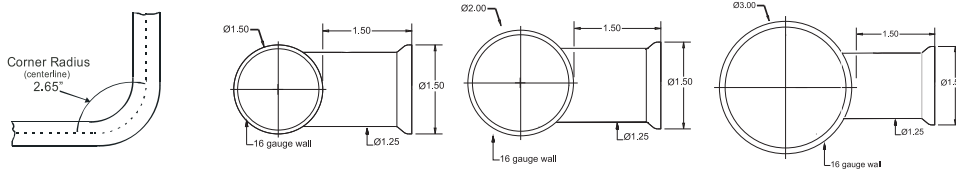

CONTINUOUS HANDRAILS ROUND

Round Handrail

Optional Bullet End

Optional Bent End

Options & Features

CONTINUOUS ROUND HANDRAIL ORDERING INFORMATION			
Part # - 1.5" dia	Part # - 2" dia.	Part # - 3" dia.	Description
AHCR1500S	AHCR2000S	AHCR3000S	Stainless #4 - brushed
AHCR1500YB	AHCR2000YB		Yellow brass #4 - brushed
AHCR1500B	AHCR2000B		Bronze #4 - brushed

Exterior Cab Mounting Spacer

3/8 x 4" Stud

Comes with Nut and Washer

In Cab (Removable) Mounting Spacer

1/4" Stud

1/4" Set Screw

Comes with Toggle Mounting System

CONTINUOUS HANDRAILS SOLID FLAT BAR

Solid Flat Bar Handrail

Options & Features

Exterior Cab Mounting Spacer

Lock Nut

3/8 x 4" NC Stud

Comes with nut and washer

In Cab (Removable) Mounting Spacer

1/4" Stud

1/4" Set Screw

Comes with Toggle mounting system

CONTINUOUS SOLID FLAT BAR HANDRAIL ORDERING INFORMATION					
Part # - 1.5" width	Part # - 2" width	Part # - 3" width	Part # - 4" width	Part # - 6" width	Description
AHCS1500S	AHCS2000S	AHCS3000S	AHCS4000S	AHCS6000S	Solid flat stainless #4 - brushed
AHCS1500YB	AHCS2000YB	AHCS3000YB	AHCS4000YB	AHCS6000YB	Solid flat yellow brass #4 - brushed
AHCS1500B	AHCS2000B	AHCS3000B	AHCS4000B	AHCS6000B	Solid flat bronze #4 - brushed