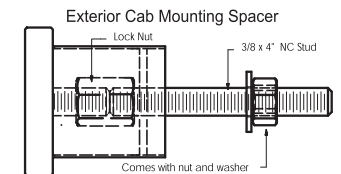

CONTINUOUS HANDRAILS ROUND

Round Handrail

Optional Bullet End

Optional Bent End

Options & Features

CONTINUOUS ROUND HANDRAIL ORDERING INFORMATION			
Part # - 1.5" dia	Part # - 2" dia.	Part # - 3" dia.	Description
AHCR1500S	AHCR2000S	AHCR3000S	Stainless #4 - brushed
AHCR1500YB	AHCR2000YB		Yellow brass #4 - brushed
AHCR1500B	AHCR2000B		Bronze #4 - brushed

Exterior Cab Mounting Spacer

3/8 x 4" Stud

Comes with Nut and Washer

In Cab (Removable) Mounting Spacer

1/4" Stud

1/4" Set Screw

Comes with Toggle Mounting System

CONTINUOUS HANDRAILS SOLID FLAT BAR

Solid Flat Bar Handrail

Options & Features

Exterior Cab Mounting Spacer

Lock Nut

3/8 x 4" NC Stud

Comes with nut and washer

In Cab (Removable) Mounting Spacer

1/4" Stud

1/4" Set Screw

Comes with Toggle mounting system

CONTINUOUS SOLID FLAT BAR HANDRAIL ORDERING INFORMATION					
Part # - 1.5" width	Part # - 2" width	Part # - 3" width	Part # - 4" width	Part # - 6" width	Description
AHCS1500S	AHCS2000S	AHCS3000S	AHCS4000S	AHCS6000S	Solid flat stainless #4 - brushed
AHCS1500YB	AHCS2000YB	AHCS3000YB	AHCS4000YB	AHCS6000YB	Solid flat yellow brass #4 - brushed
AHCS1500B	AHCS2000B	AHCS3000B	AHCS4000B	AHCS6000B	Solid flat bronze #4 - brushed