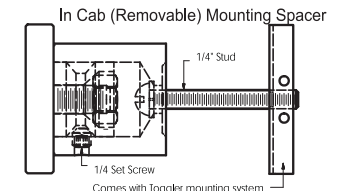

Exterior Cab Mounting Spacer

3/8 x 4" Stud

Comes with Nut and Washer

In Cab (Removable) Mounting Spacer

1/4" Stud

1/4" Set Screw

Comes with Toggle Mounting System

CONTINUOUS HANDRAILS SOLID FLAT BAR

Solid Flat Bar Handrail

Options & Features

Exterior Cab Mounting Spacer

Lock Nut

3/8 x 4" NC Stud

Comes with nut and washer

In Cab (Removable) Mounting Spacer

1/4" Stud

1/4" Set Screw

Comes with Toggle mounting system

CONTINUOUS SOLID FLAT BAR HANDRAIL ORDERING INFORMATION					
Part # - 1.5" width	Part # - 2" width	Part # - 3" width	Part # - 4" width	Part # - 6" width	Description
AHCS1500S	AHCS2000S	AHCS3000S	AHCS4000S	AHCS6000S	Solid flat stainless #4 - brushed
AHCS1500YB	AHCS2000YB	AHCS3000YB	AHCS4000YB	AHCS6000YB	Solid flat yellow brass #4 - brushed
AHCS1500B	AHCS2000B	AHCS3000B	AHCS4000B	AHCS6000B	Solid flat bronze #4 - brushed