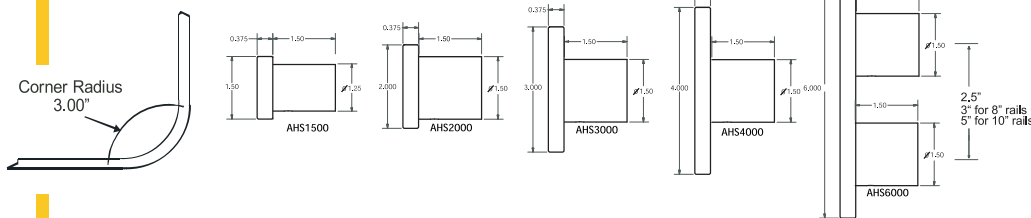

CONTINUOUS HANDRAILS ROUND

Round Handrail

Optional Bullet End

Optional Bent End

Options & Features

CONTINUOUS ROUND HANDRAIL ORDERING INFORMATION			
Part # - 1.5" dia	Part # - 2" dia.	Part # - 3" dia.	Description
AHCR1500S	AHCR2000S	AHCR3000S	Stainless #4 - brushed
AHCR1500YB	AHCR2000YB		Yellow brass #4 - brushed
AHCR1500B	AHCR2000B		Bronze #4 - brushed

Exterior Cab Mounting Spacer

3/8 x 4" Stud

Comes with Nut and Washer

In Cab (Removable) Mounting Spacer

1/4" Stud

1/4" Set Screw

Comes with Toggle Mounting System

CONTINUOUS HANDRAILS SOLID FLAT BAR

Solid Flat Bar Handrail

Options & Features

Exterior Cab Mounting Spacer

Lock Nut

3/8 x 4" NC Stud

Comes with nut and washer

In Cab (Removable) Mounting Spacer

1/4" Stud

1/4" Set Screw

Comes with Toggle mounting system

CONTINUOUS SOLID FLAT BAR HANDRAIL ORDERING INFORMATION					
Part # - 1.5" width	Part # - 2" width	Part # - 3" width	Part # - 4" width	Part # - 6" width	Description
AHCS1500S	AHCS2000S	AHCS3000S	AHCS4000S	AHCS6000S	Solid flat stainless #4 - brushed
AHCS1500YB	AHCS2000YB	AHCS3000YB	AHCS4000YB	AHCS6000YB	Solid flat yellow brass #4 - brushed
AHCS1500B	AHCS2000B	AHCS3000B	AHCS4000B	AHCS6000B	Solid flat bronze #4 - brushed