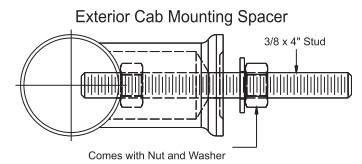

CONTINUOUS HANDRAILS ROUND

Round Handrail

Optional Bullet End

Optional Bent End

Options & Features

CONTINUOUS ROUND HANDRAIL ORDERING INFORMATION			
Part # - 1.5" dia	Part # - 2" dia.	Part # - 3" dia.	Description
AHCR1500S	AHCR2000S	AHCR3000S	Stainless #4 - brushed
AHCR1500YB	AHCR2000YB		Yellow brass #4 - brushed
AHCR1500B	AHCR2000B		Bronze #4 - brushed

Exterior Cab Mounting Spacer

3/8 x 4" Stud

Comes with Nut and Washer

In Cab (Removable) Mounting Spacer

1/4" Stud

1/4" Set Screw

Comes with Toggle Mounting System

CONTINUOUS HANDRAILS SOLID FLAT BAR

1/4" Set Screw

Comes with Toggle mounting system

CONTINUOUS SOLID FLAT BAR HANDRAIL ORDERING INFORMATION					
Part # - 1.5" width	Part # - 2" width	Part # - 3" width	Part # - 4" width	Part # - 6" width	Description
AHCS1500S	AHCS2000S	AHCS3000S	AHCS4000S	AHCS6000S	Solid flat stainless #4 - brushed
AHCS1500YB	AHCS2000YB	AHCS3000YB	AHCS4000YB	AHCS6000YB	Solid flat yellow brass #4 - brushed
AHCS1500B	AHCS2000B	AHCS3000B	AHCS4000B	AHCS6000B	Solid flat bronze #4 - brushed