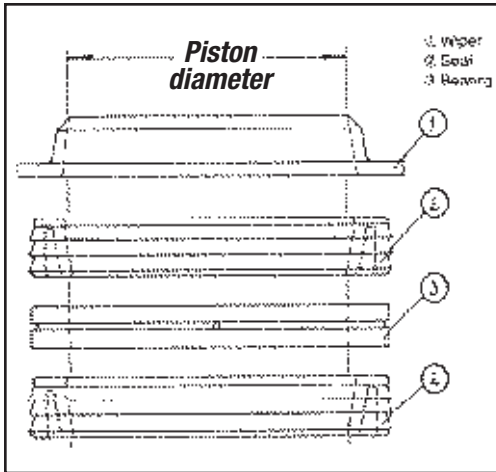

AMCO/WHITE EVANS HYDRAULIC PACKING KITS

Each hydraulic packing kit for AMCO/White Evans consists of:

- Two (2) seals
- One (1) wiper

AMCO/WHITE EVANS		
Adams part no.	Piston Description	Bearing No.
GK03500WE	3 1/2"	GB03500B6
GK04000WE	4"	GB04000B6
GK04375WE	4 3/8"	GB04375B6
GK04500WE	4 1/2"	GB04500B6
GK05000WE	5"	GB05000B6
GK05375WE	5 3/8"	GB05375B6
GK05437WE	5 7/16"	GB05437B6
GK05500WE	5 1/2"	GB05500B6
GK06000WE	6"	GB06000B6
GK06500WE	6 1/2"	GB06500B6
GK07500WE	7 1/2"	GB07500B6
GK08500WE	8 1/2"	GB08500B6
GK09500WE	9 1/2"	GB09500B6
GK10625WE	10 3/8"	GB10625B6
GK12625WE	12 3/8"	GB12625B6

BORE-MAX HYDRAULIC PACKING KITS

Each hydraulic packing kit for Bore-Max consists of:

- Two (2) seals
- One (1) wiper

BORE-MAX		
Adams part no.	Piston diameter	Bearing no.*
GK04375B	4 3/8"	GB04375B25
GK05000B	5"	GB05000B25
GK05500B	5 1/2"	GB05500B25
GK06000B	6"	GB06000B25
GK06500B	6 1/2"	GB06500B25
GK07000B	7"	GB07000B25
GK07500B	7 1/2"	GB07500B25
GK08500B	8 1/2"	GB08500B25

*Bearing rings are not included with these kits; they must be ordered separately. See Bearing rings, in "Other Manufacturers" section of this catalog.

*Bearing rings are not included with these kits; they must be ordered separately. The B6-series rings are combination lantern/bearing rings; see Bearing Rings in "Other Manufacturers" section of this catalog.

CANTON	
Adams part no.	Piston diameter
TX-904-N4	3 1/2"
TX-904-P3	7"
G0-904-M7	7 1/2"
TX-904-R2	10 1/2"
TX-904-X3	3 1/2" x 5 1/2"