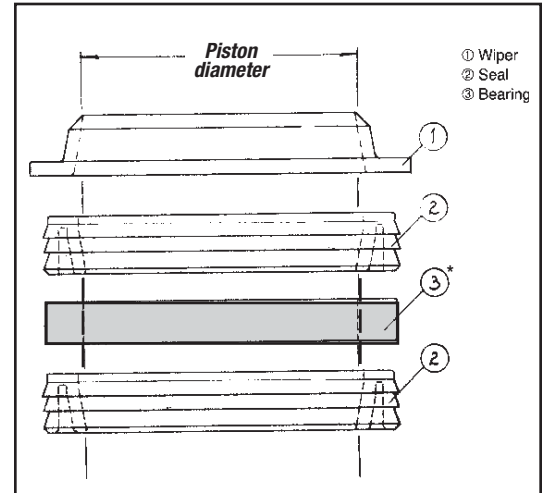

AMCO/WHITE EVANS HYDRAULIC PACKING KITS

Each hydraulic packing kit for AMCO/White Evans consists of:

- Two (2) seals
- One (1) wiper

AMCO/WHITE EVANS		
Adams part no.	Piston Description	Bearing No.
GK03500WE	3 1/2"	GB03500B6
GK04000WE	4"	GB04000B6
GK04375WE	4 3/8"	GB04375B6
GK04500WE	4 1/2"	GB04500B6
GK05000WE	5"	GB05000B6
GK05375WE	5 3/8"	GB05375B6
GK05437WE	5 7/16"	GB05437B6
GK05500WE	5 1/2"	GB05500B6
GK06000WE	6"	GB06000B6
GK06500WE	6 1/2"	GB06500B6
GK07500WE	7 1/2"	GB07500B6
GK08500WE	8 1/2"	GB08500B6
GK09500WE	9 1/2"	GB09500B6
GK10625WE	10 3/8"	GB10625B6
GK12625WE	12 3/8"	GB12625B6

BORE-MAX HYDRAULIC PACKING KITS

Each hydraulic packing kit for Bore-Max consists of:

- Two (2) seals
- One (1) wiper

BORE-MAX		
Adams part no.	Piston diameter	Bearing no.*
GK04375B	4 3/8"	GB04375B25
GK05000B	5"	GB05000B25
GK05500B	5 1/2"	GB05500B25
GK06000B	6"	GB06000B25
GK06500B	6 1/2"	GB06500B25
GK07000B	7"	GB07000B25
GK07500B	7 1/2"	GB07500B25
GK08500B	8 1/2"	GB08500B25

CANTON	
Adams part no.	Piston diameter
TX-904-N4	3 1/2"
TX-904-P3	7"
G0-904-M7	7 1/2"
TX-904-R2	10 1/2"
TX-904-X3	3 1/2" x 5 1/2"

ARMOR HYDRAULIC PACKING KITS

Each hydraulic packing kit for Armor consists of: