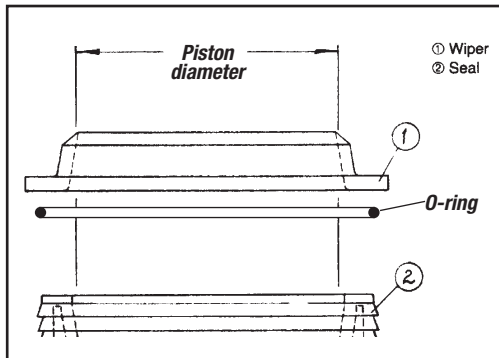

ARMOR HYDRAULIC PACKING KITS

Each hydraulic packing kit for Armor consists of:

- One (1) seal
- One (1) wiper
- One (1) O-ring

ARMOR			
Adams part no.	Piston diameter	Adams part no.	Piston diameter
GK04000A	4"	GK07562A	7 9/16"
GK04250A	4 1/4"	GK08562A	8 9/16"
GK04437A	4 7/16"	GK09562A	9 9/16"
GK05000A	5"	GK10687A	10 11/16"
GK05500A	5 1/2"	GK12687A	12 11/16"
GK06562A	6 9/16"